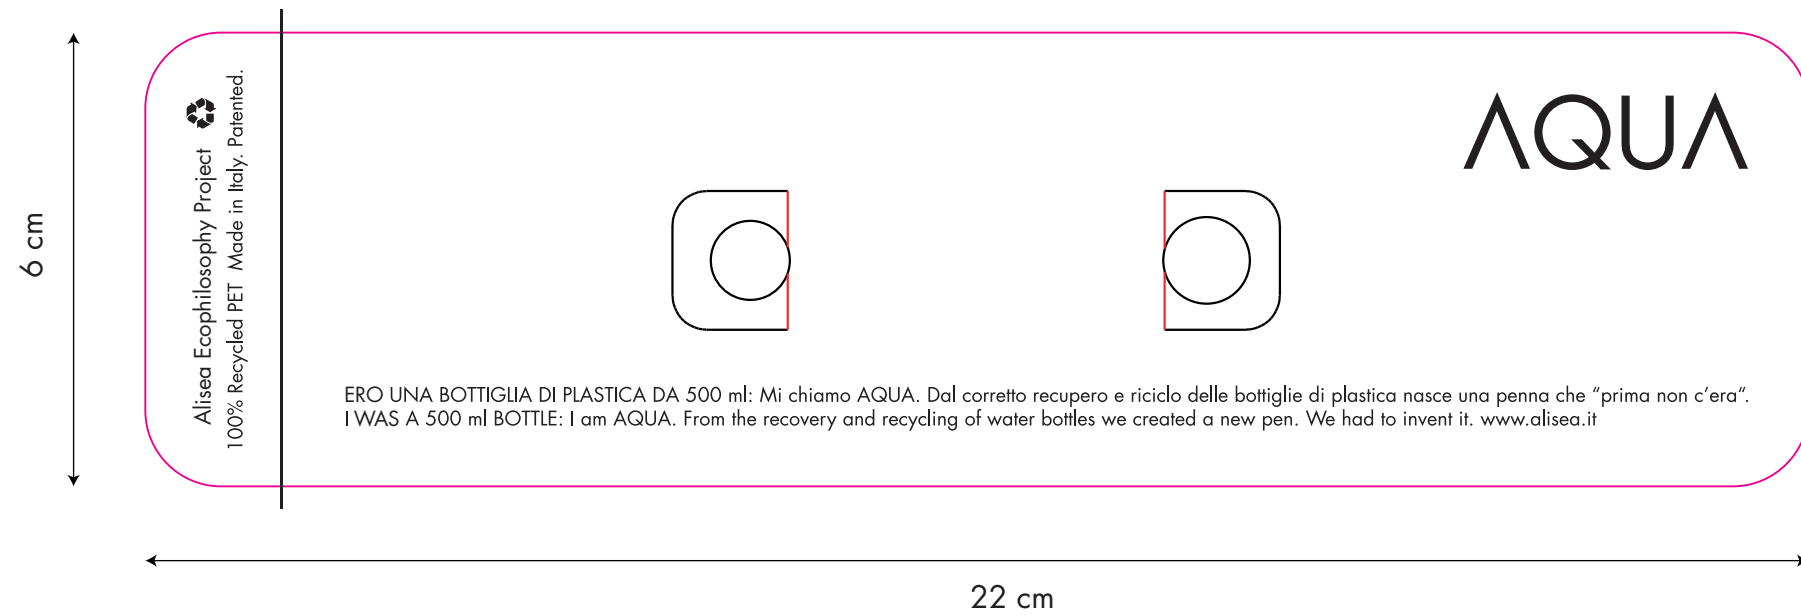

SCALE 1:1

SPACE FOR TANK CUSTOMIZATION: 45 x 28 mm

SPAZIO FOR CLIP CUSTOMIZATION: 30 x 6 mm