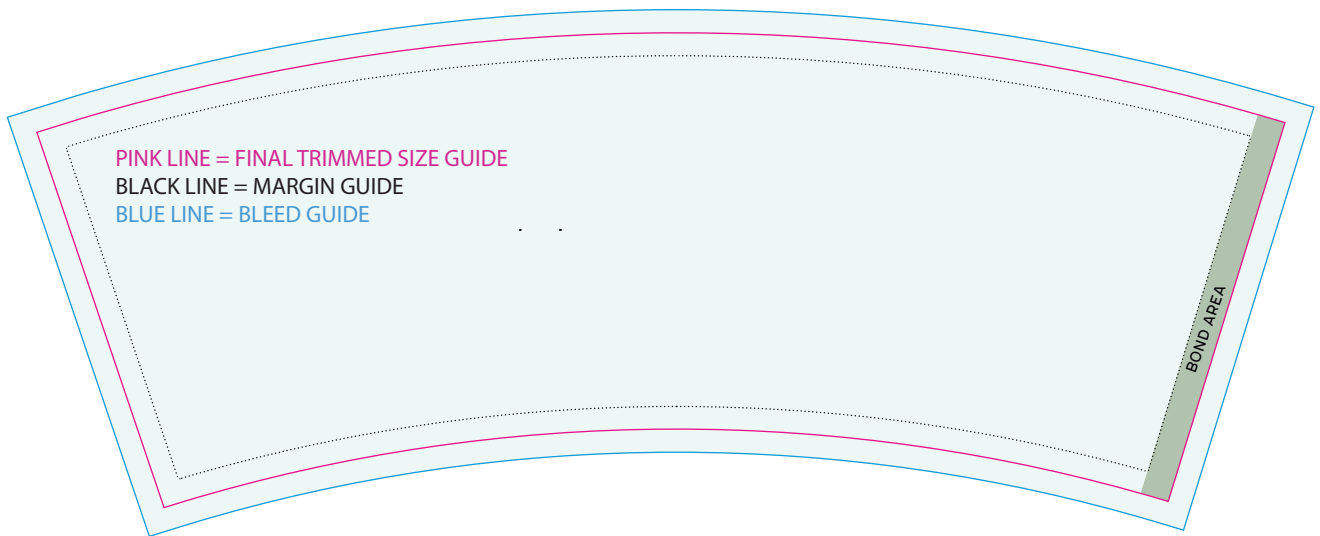

SLEEVE

create printing files in original size: scale 1 :1
 bleed: 4 mm
 Safety distance: 4mm for all Fonts
 resolution: 300 dpi vector graphics
 color code: CMYK
 fonts: convert into paths
 printing files: solely as PDF (hide template, no crop marks)
 Format: 225x91 mm

BOOKLET

create printing files in original size: scale 1 :1
 bleed: 3 mm
 Safety distance: 4 mm for all Fonts
 resolution: 300 dpi vector graphics
 color code: CMYK
 fonts: convert into paths
 printing files: solely as PDF (hide template, no crop marks)
 Format: 64x64 mm

iGreen cup - Eco cup

PINK LINE = FINAL TRIMMED SIZE GUIDE
BLACK LINE = MARGIN GUIDE
BLUE LINE = BLEED GUIDE

BOND AREA

BACK

FRONT

The image shows two overlapping circles. Each circle has three concentric outlines: an outermost cyan line, a middle magenta line, and an innermost dotted black line. A vertical dashed blue line runs through the center of the overlapping area, separating the two circles. The text 'LEFT INSIDE' is centered within the left circle, and 'RIGHT INSIDE' is centered within the right circle.

LEFT INSIDE

RIGHT INSIDE