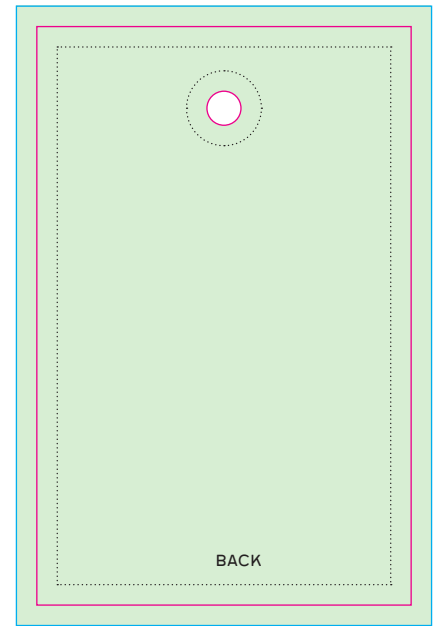

PACKAGING - 2

CAPSULE

color code: CMYK
resolution: 300 dpi or vector graphics
fonts: convert into **paths**
printing files: solely as PDF

PACKAGING

create printing files in original size: scale 1:1
bleed: 3 mm
safety distance: 3 mm for all texts
color code: CMYK | **resolution:** 300 dpi
fonts: convert into **paths**
printing files: solely as PDF (hide template, **with crop marks**), format 61 x 91 mm

61 x 91 mm (bleed 3 mm) ———
55 x 85 mm (final size) ———
safety distance
for all texts (3 mm), 49 x 79 mm
customized area incl. bleed ———

PACKAGING - 3

CAPSULE

color code: CMYK
resolution: 300 dpi or vector graphics
fonts: convert into **paths**
printing files: solely as PDF

PACKAGING

create printing files in original size: scale 1:1
bleed: 3 mm
safety distance: 3 mm for all texts
color code: CMYK | **resolution:** 300 dpi
fonts: convert into **paths**
printing files: solely as PDF (hide template, **no crop marks**), format 66 x 206 mm (open), 66 x 106 mm (closed)

66 x 206 mm (bleed 3 mm) open ———
60 x 200 mm (final size, open) ———
safety distance
for all texts (3 mm), 54 x 94 mm
customized area incl. bleed ———

FRONT

FRONT

BACK