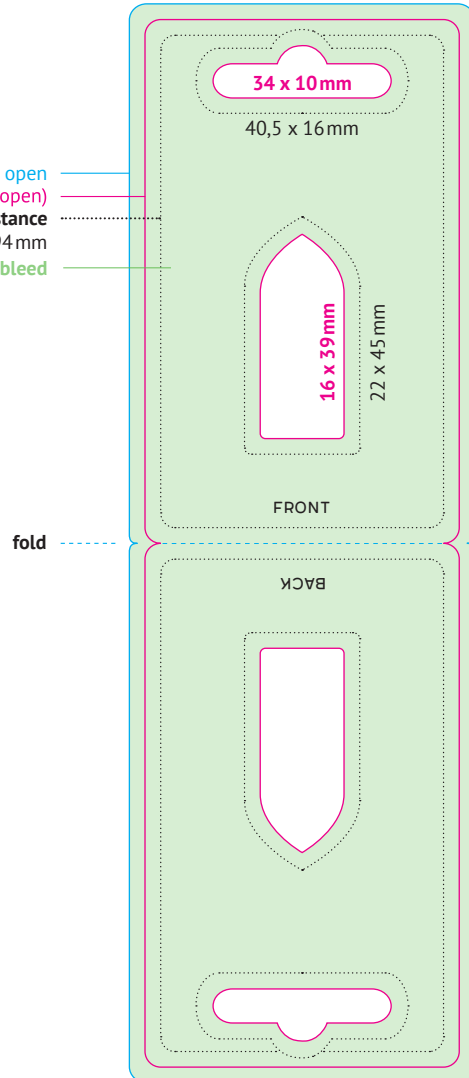

PACKAGING - 2

CAPSULE

color code: CMYK
resolution: 300 dpi or vector graphics
fonts: convert into **paths**
printing files: solely as PDF

PACKAGING

create printing files in original size: scale 1:1
bleed: 3 mm
safety distance: 3 mm for all texts
color code: CMYK | **resolution:** 300 dpi
fonts: convert into **paths**
printing files: solely as PDF (hide template, **with crop marks**), format 61 x 91 mm

61 x 91 mm (bleed 3 mm) ———
55 x 85 mm (final size) ———
safety distance
for all texts (3 mm), 49 x 79 mm
customized area incl. bleed ———

PACKAGING - 3

CAPSULE

color code: CMYK
resolution: 300 dpi or vector graphics
fonts: convert into **paths**
printing files: solely as PDF

PACKAGING

create printing files in original size: scale 1:1
bleed: 3 mm
safety distance: 3 mm for all texts
color code: CMYK | **resolution:** 300 dpi
fonts: convert into **paths**
printing files: solely as PDF (hide template, **no crop marks**), format 66 x 206 mm (open), 66 x 106 mm (closed)

66 x 206 mm (bleed 3 mm) open ———
60 x 200 mm (final size, open) ———
safety distance
for all texts (3 mm), 54 x 94 mm
customized area incl. bleed ———

FRONT

FRONT

BACK