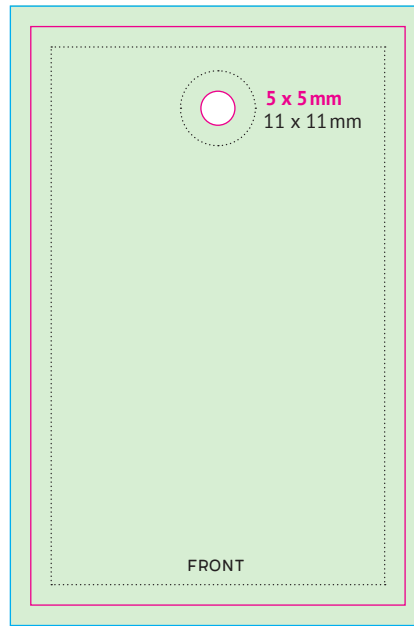

PACKAGING - 2

CAPSULE

color code: CMYK
resolution: 300 dpi or vector graphics
fonts: convert into **paths**
printing files: solely as PDF

PACKAGING

create printing files in original size: scale 1:1
bleed: 3 mm
safety distance: 3 mm for all texts
color code: CMYK | **resolution:** 300 dpi
fonts: convert into **paths**
printing files: solely as PDF (hide template, **with crop marks**), format 61 x 91 mm

61 x 91 mm (bleed 3 mm) ———
55 x 85 mm (final size) ———
safety distance
for all texts (3 mm), 49 x 79 mm
customized area incl. bleed ———

PACKAGING - 3

CAPSULE

color code: CMYK
resolution: 300 dpi or vector graphics
fonts: convert into **paths**
printing files: solely as PDF

PACKAGING

create printing files in original size: scale 1:1
bleed: 3 mm
safety distance: 3 mm for all texts
color code: CMYK | **resolution:** 300 dpi
fonts: convert into **paths**
printing files: solely as PDF (hide template, **no crop marks**), format 66 x 206 mm (open), 66 x 106 mm (closed)

66 x 206 mm (bleed 3 mm) open ———
60 x 200 mm (final size, open) ———
safety distance
for all texts (3 mm), 54 x 94 mm
customized area incl. bleed ———

FRONT

FRONT

BACK